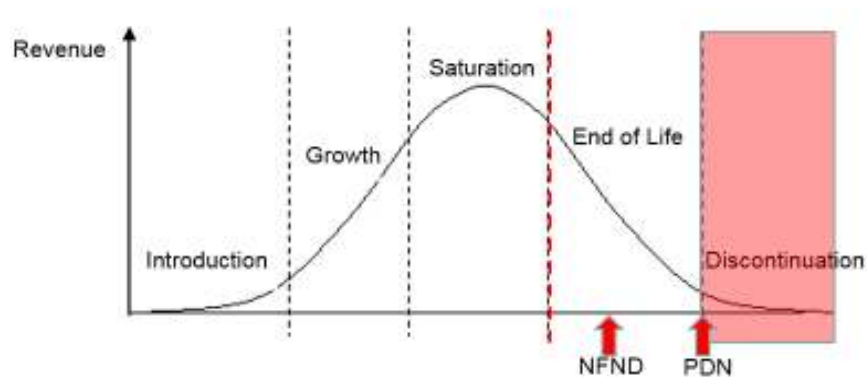

Light is OSRAM

Product Discontinuation (acc. JEDEC J-STD-048) OS-PD-2018-041

2-Apr-2018

Last order:	1-July-2018
Last delivery:	1-October-2018
Reason:	Product performance improvement

Please direct your feedback to your local Sales office.